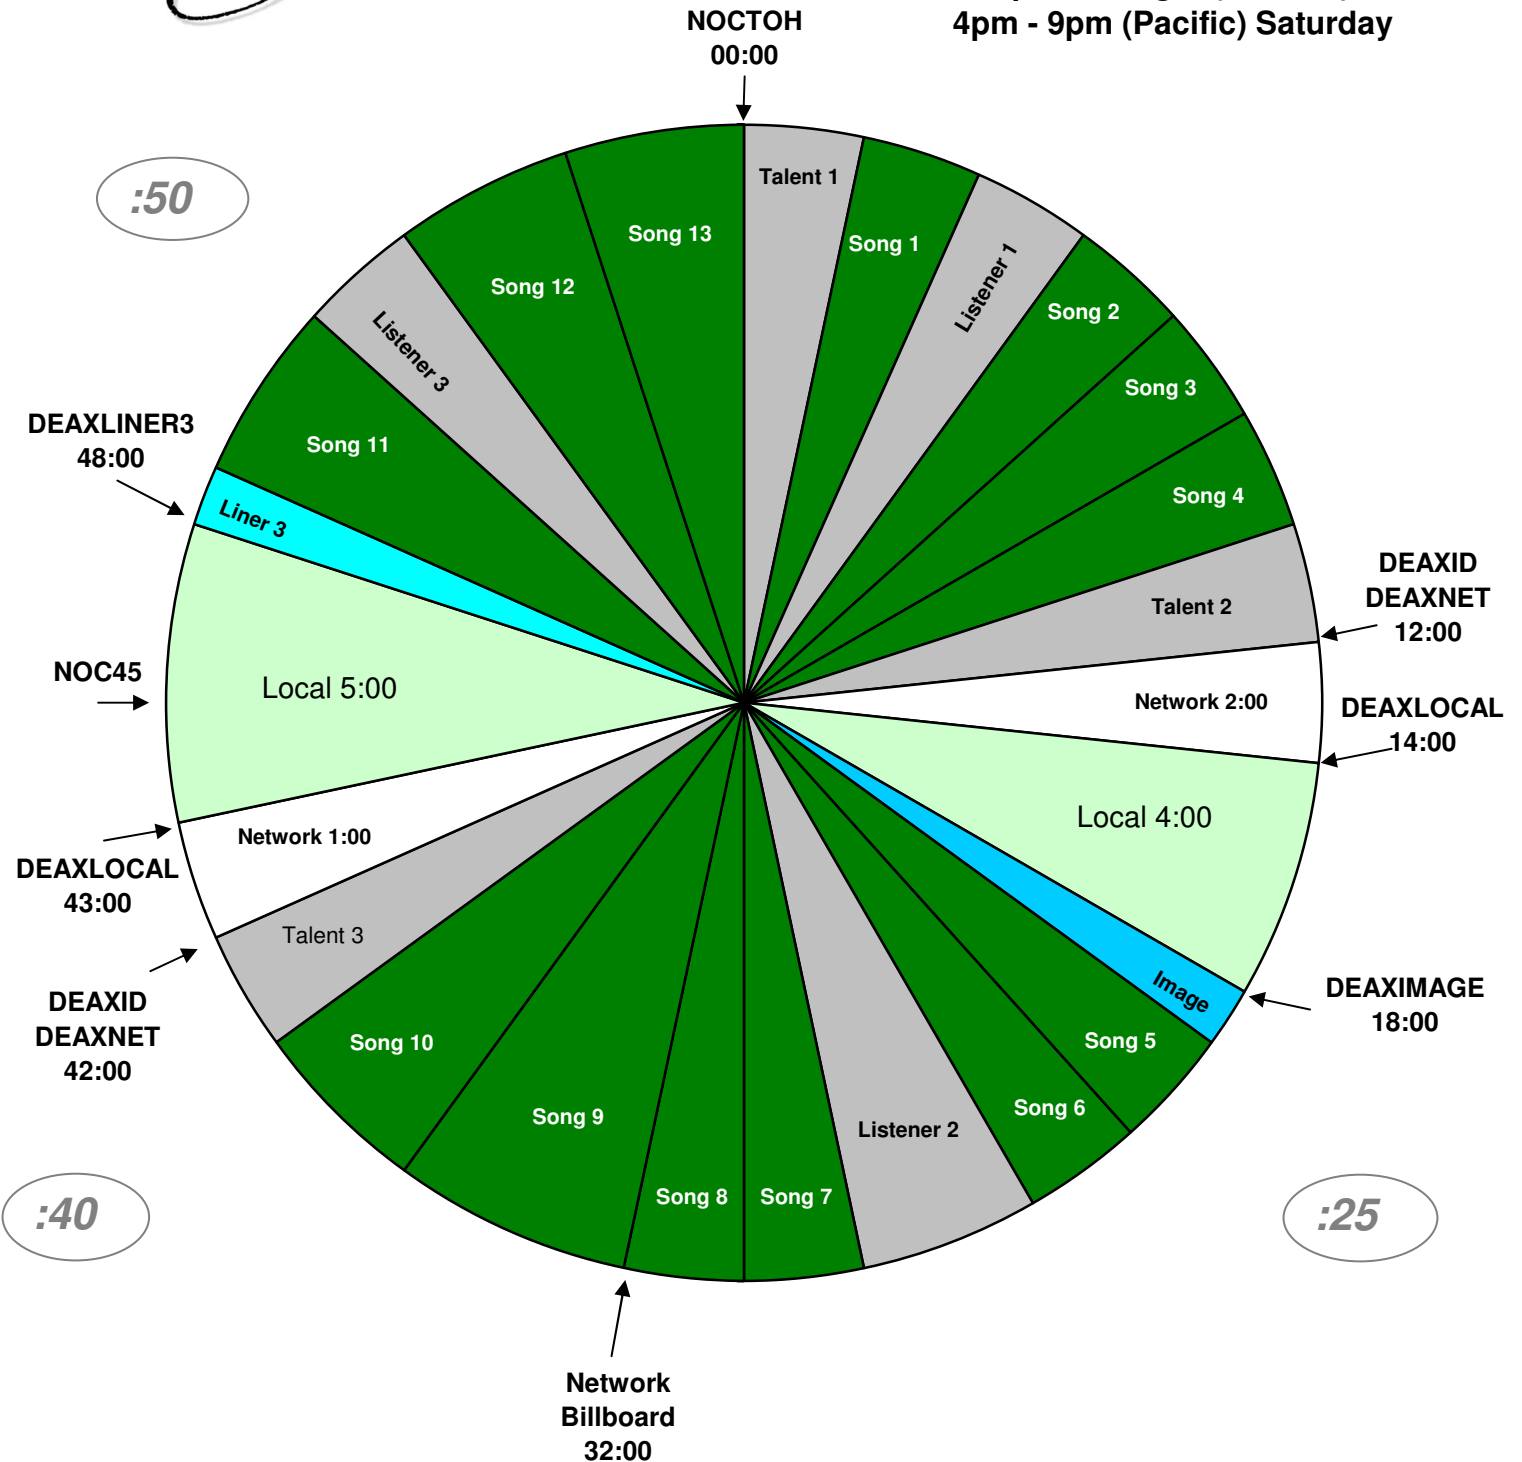

PROGRAM CLOCK
XDS Program: Delilah Holiday
 Effective Nov 2nd, 2013
 Premiere XDS PRO4-P Satellite
 7pm-Midnight (Eastern)
 4pm - 9pm (Pacific) Saturday

For Technical Assistance Call
 Premiere Network Operations Center: (800) 276-4431
 Technical Info: <http://engineering.premiereradio.com>

Delilah Relay	Function
DEAXLOCAL	Local Break / Net Release
DEAXIMAGE	Fires local 27s liner over 30s network jingle
DEAXLINER3	Fires 11 second drop over 15s network jingle
DEAXNET	Fires Network break
DEAXID	Fires 3 second station ID/positioner
NOCTOH	NOC Top of Hour Time Sync
NOC45	NOC 45 min Time Sync
DEAXID2	05s optional station ID/positioner
DEAXCALL	05s optional Liner Before Caller